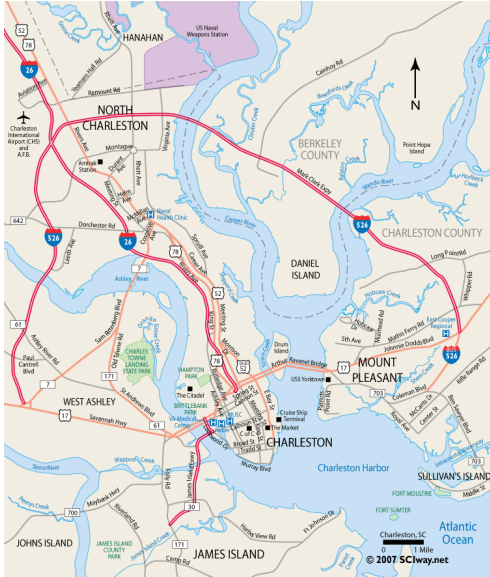

# Directions

## Directions to the Harbour Club

### **Directions from Interstate 26:**

Take the East Bay Street/Morrison Drive exit. Take a left at the stop sign. Turn left onto Vendue Range. Take the first right onto Prioleau Street. You will see the Harbour Club on the right. The parking garage is 1.5 blocks further down on the right.

### **Directions from Mount Pleasant, Myrtle Beach, etc.:**

Follow 17 South over the Arthur Ravenel Bridge to downtown. Stay in the right hand lane and follow signs to East Bay Street/Morrison Drive. Turn left off the exit. Turn left onto Vendue Range. Take the first right onto Prioleau Street. You will see the Harbour Club on the right. The parking garage is 1.5 blocks further down on the right.